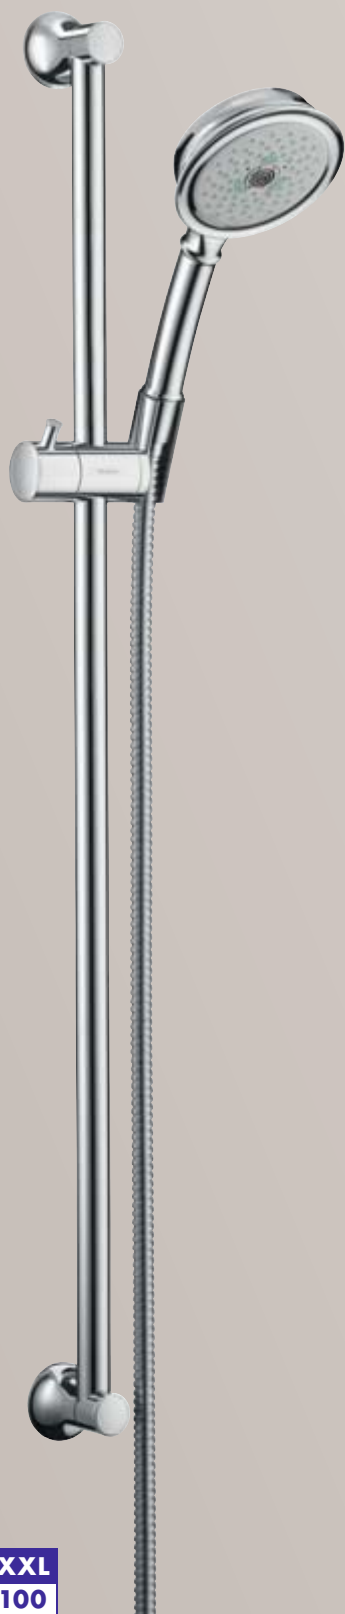

Shower Fun XXL
in Classic Design

hansgrohe

Raindance Classic. Shower Fun XXL – in a new traditional look with modern AIR technology. By mixing water with air, the shower spray is transformed into soft, voluminous rain drops. It is our pleasure to present AIR in the new Classic design: with its elegant curve, the slim, fully chromed metal shower head features distinctively retro elements. The simple, smooth surface of the spray disc offers the perfect enhancement of its high-quality appearance – all of this in the range of sizes from 180, 240 and 300 mm to the 350 mm Raindance Royale.

Raindance® Classic Overhead Showers

XXL
350

Raindance® Royale Classic Overhead Shower
Chrome plate overhead shower DN20
Ø 350 mm with swivel joint
28435, -000, -820
470 mm shower arm
27410, -000, -820
100 mm ceiling connector
27418, -000, -820

XXL
300

Raindance® Classic 300 AIR Overhead Shower
Chrome plate overhead shower DN15
Ø 300 mm
with 450 mm shower arm
27430, -000, -820
with 100 mm ceiling connector
27406, -000, -820

XXL
240

Raindance® Classic 240 AIR Overhead Shower
Chrome plate overhead shower DN15
Ø 240 mm
with 383 mm shower arm
27424, -000, -820
with 100 mm ceiling connector
27405, -000, -820

XXL
180

Raindance® Classic 180 AIR Overhead Shower
Chrome plate overhead shower DN15
Ø 180 mm
with 383 mm shower arm
27428, -000, -820
with 100 mm ceiling connector
27400, -000, -820

Croma® Classic 100 Range