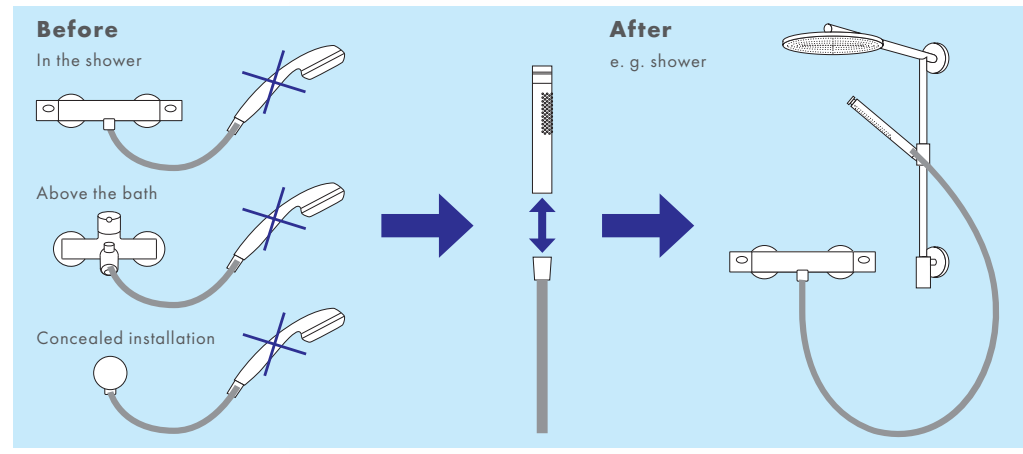

### Water bearing wall bar:

Practical: Fixed to the wall, the shower bar also functions as a water pipe – overhead shower fun with no concealed installation required.

Water travels up to the overhead shower inside the shower bar when you put the hand shower into the Rain Connector.

**Rain Connector®**

Simply brilliant: Plug the hand shower into the Rain Connector to activate the overhead shower - without diversion, the water is automatically directed through the wall bar.

**Suitable for all existing shower connections.**

Fits anywhere:  
It is in the shower or the bathtub, Raindance Connect fits any existing shower connection. It's easy to install, whether you are renovating or building a new home.

Raindance® Connect installation:

Hand shower function

Overhead shower function

**Get connected. Raindance®**

**Connect** the fastest connection to a large rain shower. No time-consuming reconstruction – simply remove the old hand shower and screw Raindance Connect to the wall. With a simple click, the hand shower becomes an overhead shower! From a wide and central overhead area, the water pours down onto head and shoulders. Raindance Connect fits into any bathroom and can be used wherever a hand shower is already installed. Its clear, puristic design makes it a real eye-catcher. When are you going to get connected – to Shower Fun XXL?