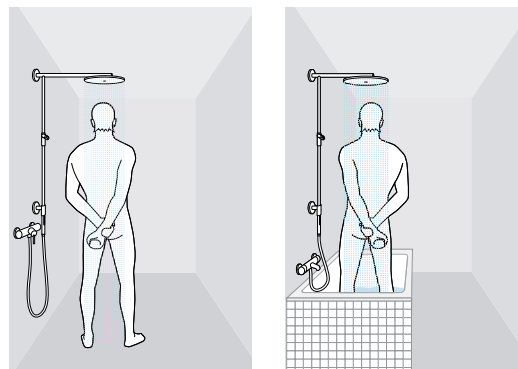

Raindance® Connect Showerpipe® Installation examples

Shower

Bath