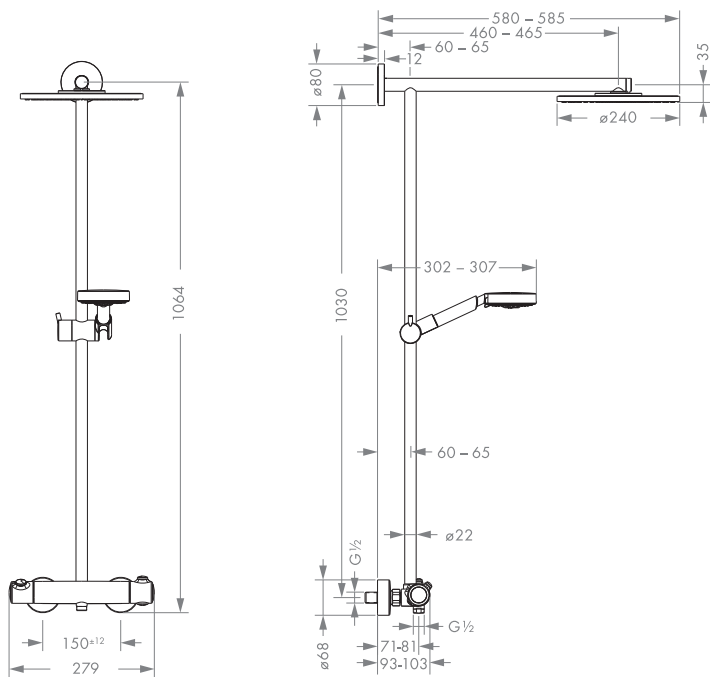

Raindance® Showerpipe®

Item No. $\varnothing$ 240 mm # **27160, -000**
Item No. $\varnothing$ 180 mm # **27165, -000** (Eco Version 9,4 l/min)