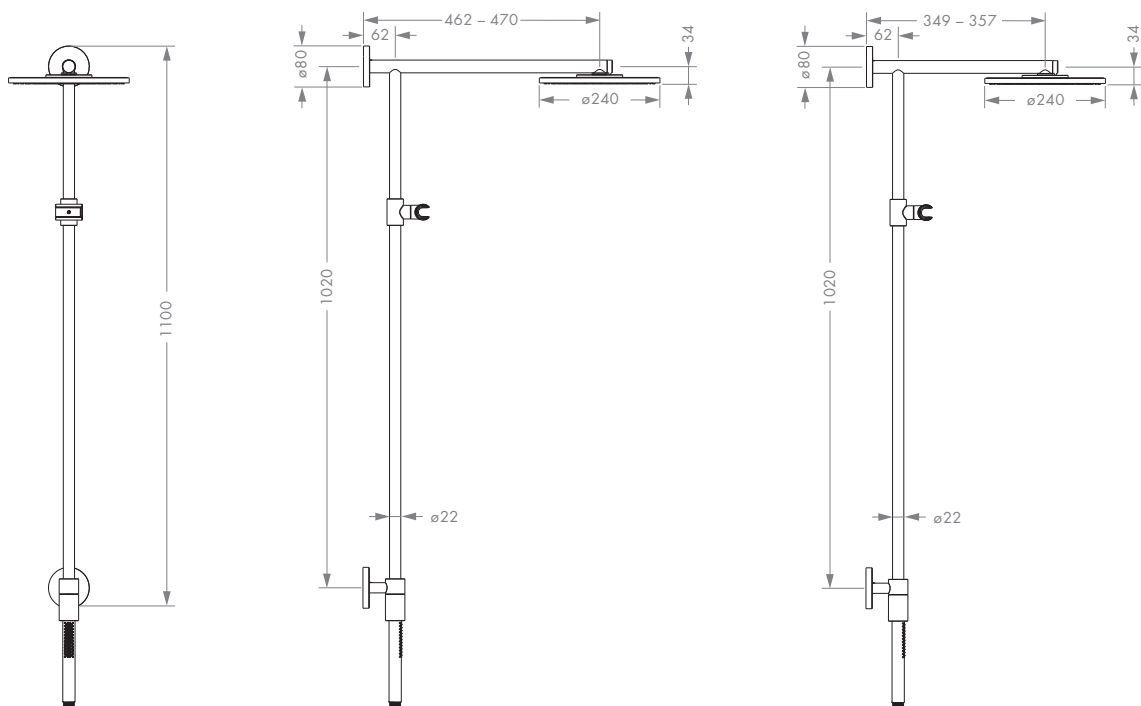

Raindance® Connect Showerpipe®

Item No. $\varnothing$ 240 mm # **27164, -000**, long shower arm
Item No. $\varnothing$ 180 mm # **27166, -000**, long shower arm (Eco Version 9,4 l/min)

Item No. $\varnothing$ 240 mm # **27421, -000**, short shower arm

Hansgrohe · Units D1 and D2 · Sandown Park · Trading Estate · Royal Mills · Esher Surrey · KT10 8BL
Tel. +44 (0)870 7701972 · Fax +44 (0)870 7701973 · info@hansgrohe.co.uk · www.hansgrohe.co.uk

GB-Raindance Connect 07 · Subject to technical alterations and colour differences due to the printing process.
Form-Nr. 84 090 290 · 02/07/6 · Printed in Germany · Printed on 100% chlorine free bleached paper · Werbung etc., Stuttgart